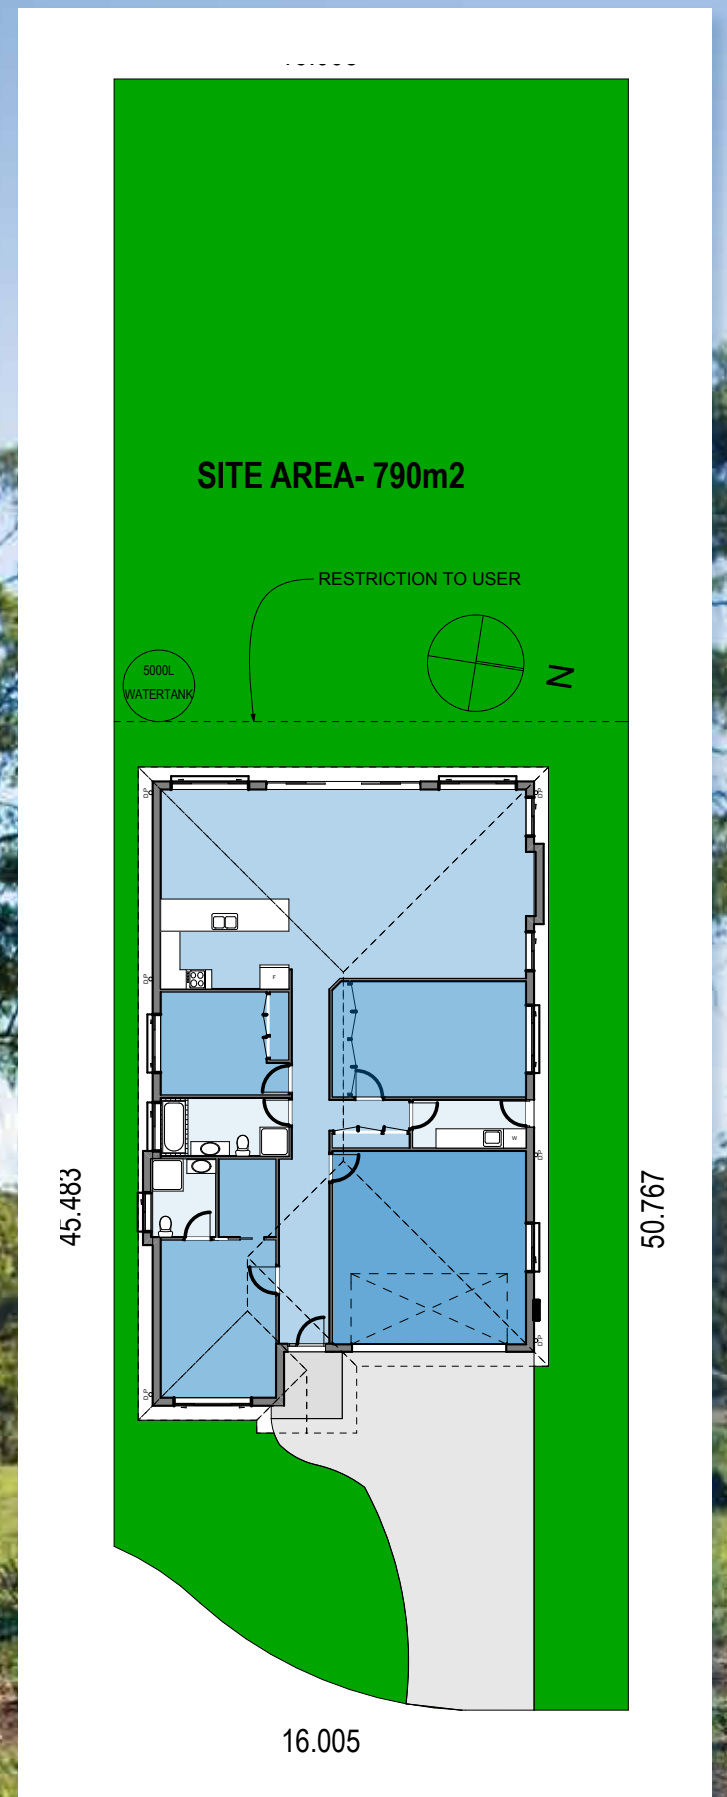

LOT 1189

HOUSE AND LAND PACKAGE

\$323,500

- 790m² block
- 223m² house
- 3 bed, 2 bath, 2 car
- Fully fenced
- Includes landscaping
- Call for details

Call (02) 6551 0445
or 0438 513 811 after hours