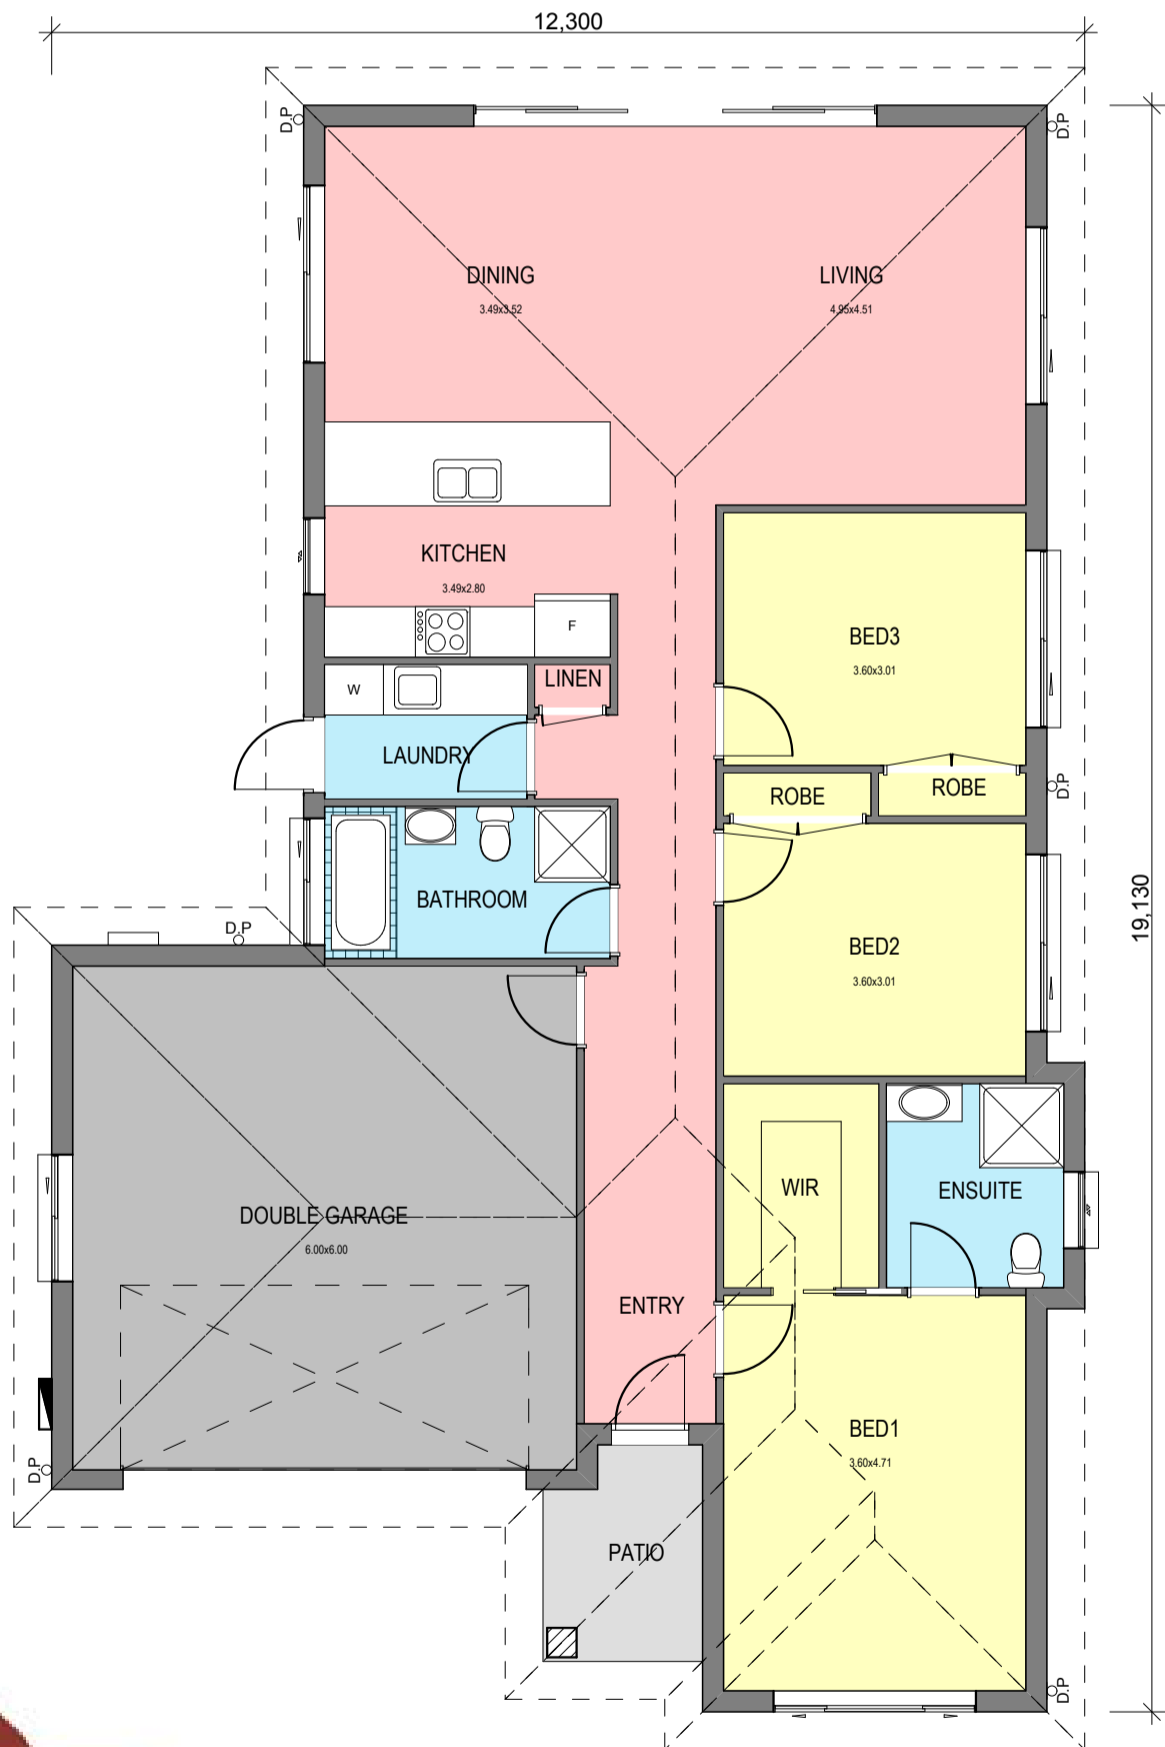

QUALITY HOUSE AND LAND PACKAGES

THE SPARROW

INCLUSIONS-

- QUALITY KITCHEN
- HOT PLATE AND WALL OVEN
- CARPET
- TILED LIVING AREA
- DRIVEWAY AND PATHS
- FENCING
- LANDSCAPING
- TURF
- PGH QUALITY BRICKS
- AMPLE LIGHTS AND POWER POINTS
- CLOTHES LINE
- LIGHT FITTINGS
- LETTERBOX

TOTAL -181.37m2

-19.52 Sqs

**THE RIGHT CHOICE
WHEN QUALITY MATTERS.**

CALL 65510445 OR 0438513811 AFTER HOURS

VISIT OUR NEW DISPLAY HOMES FOR MORE INFORMATION AT 19-21 EDINBURGH DRIVE TAREE.

OPEN FROM - 11.00 to 5.00PM WEDNESDAY TO FRIDAY and 10.00 to 3.00PM SATURDAY TO SUNDAY